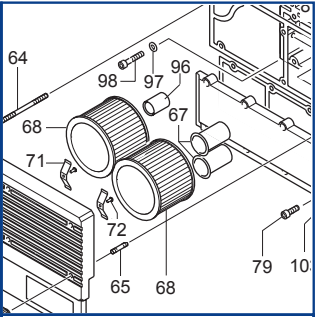

X

DVX 3.100

SERVICE

BECKER
D-42279 Wuppertal
www.becker-international.com

No. **A** year XXXX

type **DVX 3.100-XX** Index Variante

frequency XXXX Hz
speed XXXX min⁻¹
power required XXXX kW
inlet capacity XXXX m³/h
pressure + XXXX mbar
vacuum - XXXX mbar