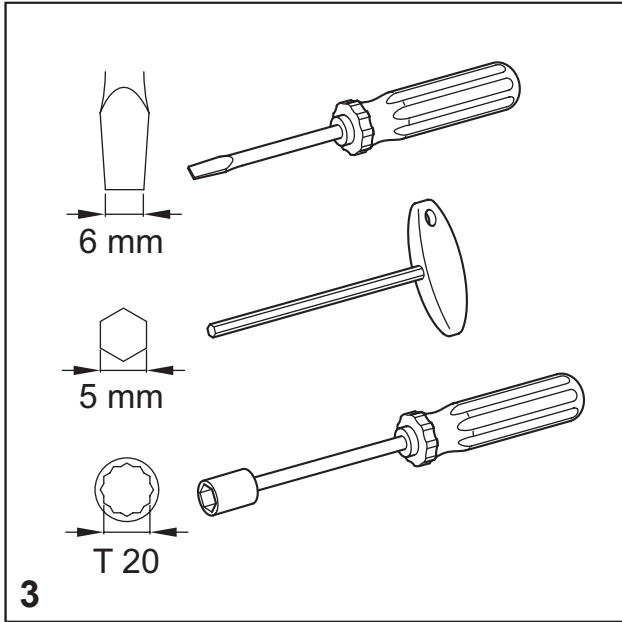

	$A > 100\text{mm}$ $A > 4"$			
<b>1</b> 	<b>2</b> 			

**A.**

Diagram A shows safety icons: a person in a white lab coat and safety glasses, a yellow warning triangle with wavy lines (heat), and a blue circle with a white hand wearing a glove.

**B.**

Diagram B shows safety icons: a yellow warning triangle with a lightning bolt, a red arrow pointing to a switch labeled "OFF", a blue circle with a plug and arrow, a blue circle with a padlock, a yellow warning triangle with an exclamation mark, a hand pointing to a fan, and a blue oval with "n=0min<sup>-1</sup>" and a clock icon labeled "2-3 Min".

**F1:** D: 64 mm  
H: 70 mm  
No.: **9095050000**

**F2:** D: 64 mm  
H: 60 mm  
No.: **9095290000**

**F3:** D: 38 mm  
H: 38 mm  
No.: **9095180000**

**EN149 - FFP3**  
42 CFR 84 - N100

**F.**

**3000 h**

$A_{MIN} > 28mm$