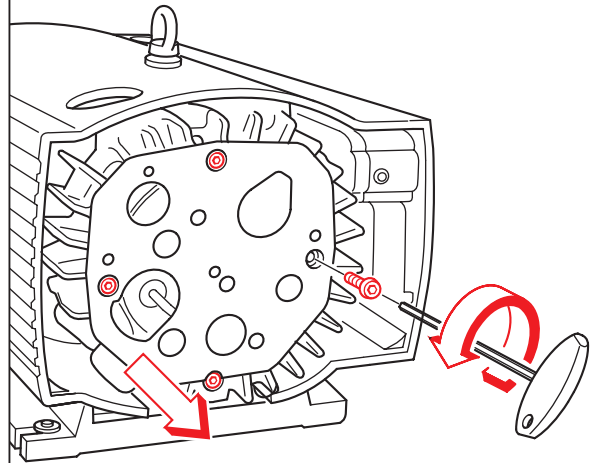

	$A > 100\text{mm}$ $A > 4"$			
<b>1</b> 	<b>2</b> 			

**A.**

Diagram A shows safety icons: a person in a white lab coat and safety glasses, a yellow warning triangle with wavy lines (heat), and a blue circle with a white hand wearing a glove.

**B.**

Diagram B shows safety icons: a yellow warning triangle with a lightning bolt, a red arrow pointing to a switch labeled "OFF", a blue circle with a plug and arrow, a blue circle with a padlock, a yellow warning triangle with an exclamation mark, a hand pointing to a fan, and a blue oval with "n=0min<sup>-1</sup>" and a clock icon labeled "2-3 Min".

**F1:** D: 64 mm  
H: 70 mm  
No.: **9095050000**

**F2:** D: 64 mm  
H: 60 mm  
No.: **9095290000**

**F3:** D: 38 mm  
H: 38 mm  
No.: **9095180000**

**EN149 - FFP3**  
42 CFR 84 - N100

**F.**

**3000 h**

$A_{MIN} > 28mm$