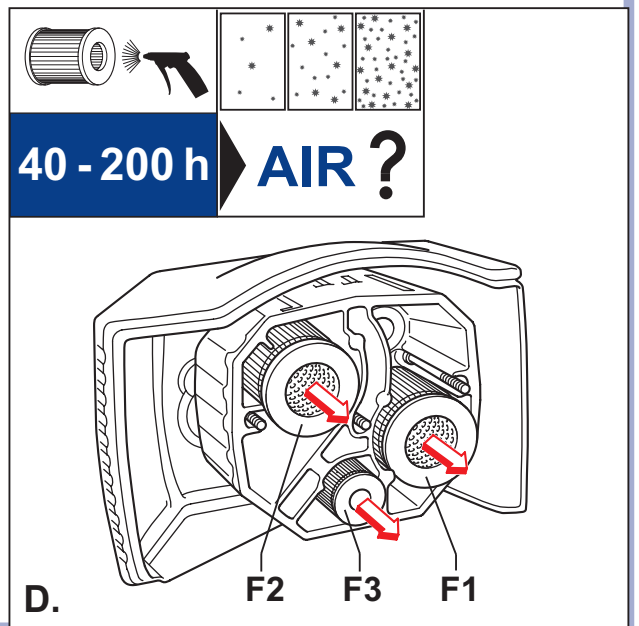

	$A > 100\text{mm}$ $A > 4"$			
<b>1</b> 	<b>2</b> 			

**A.**

Diagram A shows safety icons: a person in a white lab coat and safety glasses, a yellow warning triangle with wavy lines (heat), and a blue circle with a white hand wearing a glove.

**B.**

Diagram B shows safety icons: a yellow warning triangle with a lightning bolt, a red arrow pointing to a switch labeled "OFF", a blue circle with a plug and arrow, a blue circle with a padlock, a yellow warning triangle with an exclamation mark, a hand pointing to a fan, and a blue oval with "n=0min<sup>-1</sup>" and a clock icon labeled "2-3 Min".