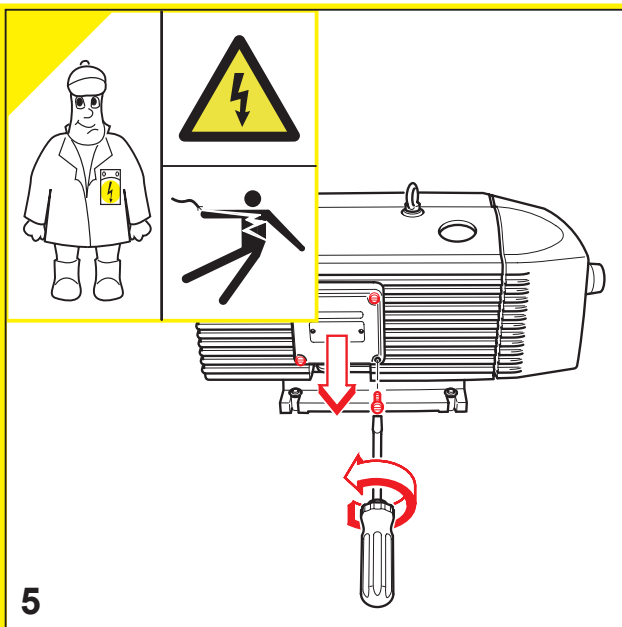

	$A > 100\text{mm}$ $A > 4"$			
<b>1</b> 	<b>2</b> 			

**A.**

Diagram A shows safety icons: a person in a white lab coat and safety glasses, a yellow warning triangle with wavy lines (heat), and a blue circle with a white hand wearing a glove.

**B.**

Diagram B shows safety icons: a yellow warning triangle with a lightning bolt, a red arrow pointing to a switch labeled "OFF", a blue circle with a plug and arrow, a blue circle with a padlock, a yellow warning triangle with an exclamation mark, a hand pointing to a fan, and a blue oval with "n=0min<sup>-1</sup>" and a clock icon labeled "2-3 Min".