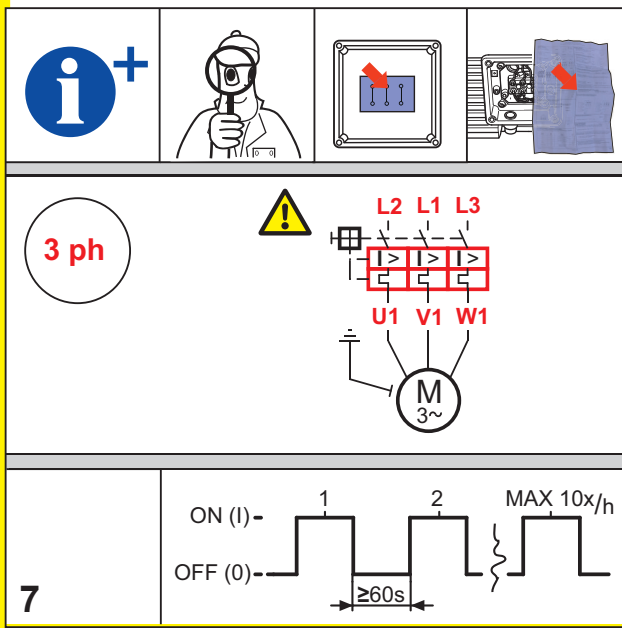

	$A > 100\text{mm}$ $A > 4"$			
<b>1</b> 	<b>2</b> 			

**A.**

Diagram A shows safety icons: a person in a white lab coat and safety glasses, a yellow warning triangle with wavy lines (heat), and a blue circle with a white hand wearing a glove.

**B.**

Diagram B shows safety icons: a yellow warning triangle with a lightning bolt, a red arrow pointing to a switch labeled "OFF", a blue circle with a plug and arrow, a blue circle with a padlock, a yellow warning triangle with an exclamation mark, a hand pointing to a fan, and a blue oval with "n=0min<sup>-1</sup>" and a clock icon labeled "2-3 Min".