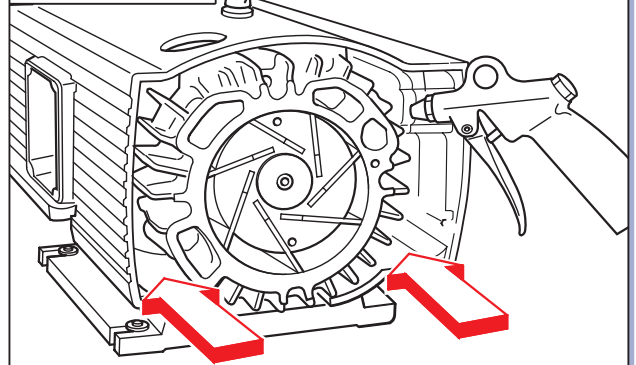

F1: D: 64 mm
H: 70 mm
No.: **9095050000**

F2: D: 64 mm
H: 60 mm
No.: **9095290000**

F3: D: 38 mm
H: 38 mm
No.: **9095180000**

EN149 - FFP3
42 CFR 84 - N100

F.

3000 h

$A_{MIN} > 28mm$

$A_{MIN} < 28mm$

T 4.25DSK → No. 90134900007 (SET)

G.

H.

www.becker-international.com

Gebr. Becker GmbH
Hölker Feld 29-31
D-42279 Wuppertal
info@becker-international.com

SERVICE
www.becker-international.com
Sales and service network