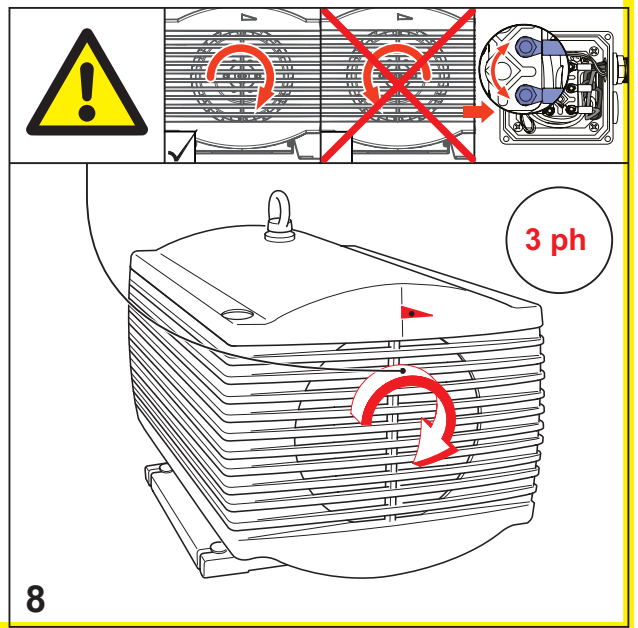

	$A > 100\text{mm}$ $A > 4"$			
<b>1</b> 	<b>2</b> 			

**A.**

Diagram A shows safety icons: a person in a white lab coat and safety glasses, a yellow warning triangle with wavy lines (heat), and a blue circle with a white hand wearing a glove.

**B.**

Diagram B shows safety icons: a yellow warning triangle with a lightning bolt, a red arrow pointing to a switch labeled "OFF", a blue circle with a plug and arrow, a blue circle with a padlock, a yellow warning triangle with an exclamation mark, a hand pointing to a fan, and a blue oval with "n=0min<sup>-1</sup>" and a clock icon labeled "2-3 Min".