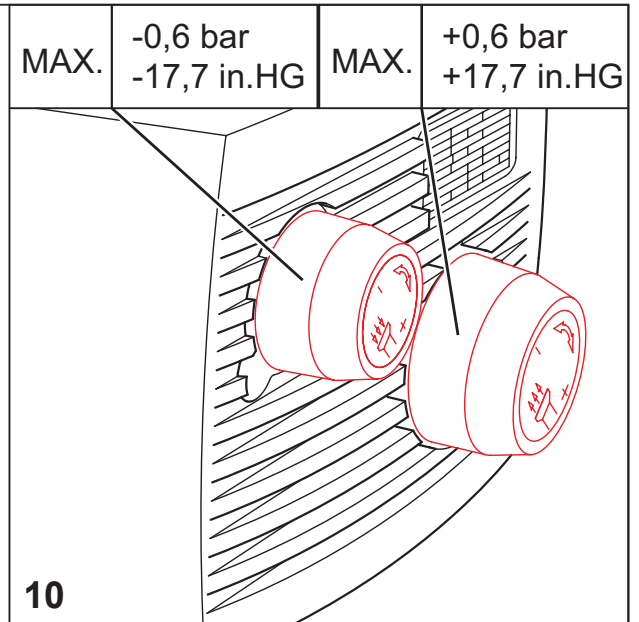

**T 4.25 DSK**

		<b>MAX. PRESSURE</b> <b>MAX. VACUUM</b>		<b>mbar</b>
				<b>m<sup>3</sup>/h</b>
		<b>DIN EN ISO 3744</b>	$L_{pA} = 69 \text{ dB(A)} - 50\text{Hz}$ $L_{pA} = 70 \text{ dB(A)} - 60\text{Hz}$ $K_{pA} = 3 \text{ dB(A)}$	

	$A > 100\text{mm}$ $A > 4"$			
<b>1</b> 	<b>2</b> 			

**A.**

Diagram A shows safety icons: a person in a white lab coat and safety glasses, a yellow warning triangle with wavy lines (heat), and a blue circle with a white hand wearing a glove.

**B.**

Diagram B shows safety icons: a yellow warning triangle with a lightning bolt, a red arrow pointing to a switch labeled "OFF", a blue circle with a plug and arrow, a blue circle with a padlock, a yellow warning triangle with an exclamation mark, a hand pointing to a fan, and a blue oval with "n=0min<sup>-1</sup>" and a clock icon labeled "2-3 Min".

**F1:** D: 64 mm  
H: 70 mm  
No.: **9095050000**

**F2:** D: 64 mm  
H: 60 mm  
No.: **9095290000**

**F3:** D: 38 mm  
H: 38 mm  
No.: **9095180000**

**EN149 - FFP3**  
42 CFR 84 - N100

**F.**

**3000 h**

$A_{MIN} > 28mm$