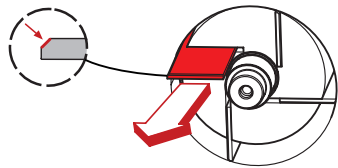

	$A > 100\text{mm}$ $A > 4"$			
<b>1</b> 	<b>2</b> 			

**A.**

Diagram A shows safety icons: a person in a white lab coat and safety glasses, a yellow warning triangle with wavy lines (heat), and a blue circle with a white hand wearing a glove.

**B.**

Diagram B shows safety icons: a yellow warning triangle with a lightning bolt, a red arrow pointing to a switch labeled "OFF", a blue circle with a plug and arrow, a blue circle with a padlock, a yellow warning triangle with an exclamation mark, a hand pointing to a fan, and a blue oval with "n=0min<sup>-1</sup>" and a clock icon labeled "2-3 Min".

**F1:** D: 64 mm  
H: 70 mm  
No.: **9095050000**

**F2:** D: 64 mm  
H: 60 mm  
No.: **9095290000**

**F3:** D: 38 mm  
H: 38 mm  
No.: **9095180000**

**EN149 - FFP3**  
42 CFR 84 - N100

**F.**

**3000 h**

$A_{MIN} > 28mm$