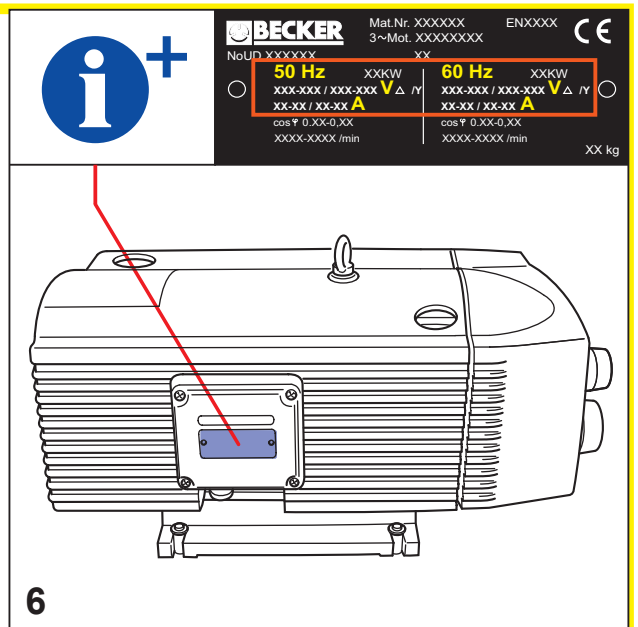

**T 4.25 DSK**

		<b>MAX. PRESSURE</b> <b>MAX. VACUUM</b>		<b>mbar</b>
				<b>m<sup>3</sup>/h</b>
		<b>DIN EN ISO 3744</b>	$L_{pA} = 69 \text{ dB(A)} - 50\text{Hz}$ $L_{pA} = 70 \text{ dB(A)} - 60\text{Hz}$ $K_{pA} = 3 \text{ dB(A)}$	

	$A > 100\text{mm}$ $A > 4"$			
<b>1</b> 	<b>2</b> 			

**A.**

Diagram A shows safety icons: a person in a white lab coat and safety glasses, a yellow warning triangle with wavy lines (heat), and a blue circle with a white hand wearing a glove.

**B.**

Diagram B shows safety icons: a yellow warning triangle with a lightning bolt, a red arrow pointing to a switch labeled "OFF", a blue circle with a plug and arrow, a blue circle with a padlock, a yellow warning triangle with an exclamation mark, a hand pointing to a fan, and a blue oval with "n=0min<sup>-1</sup>" and a clock icon labeled "2-3 Min".