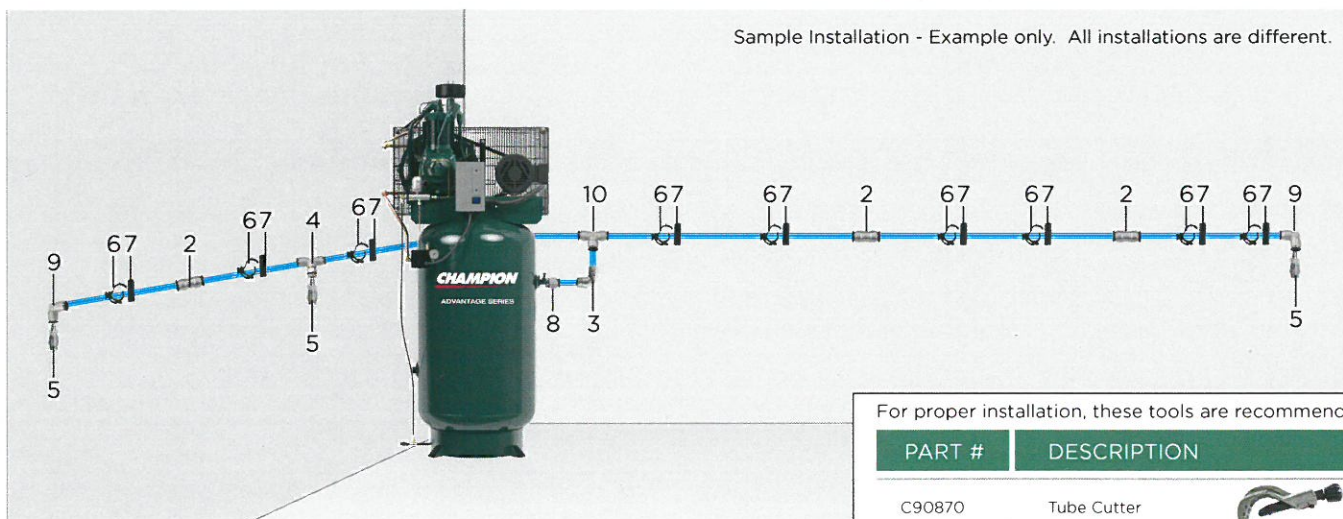

1-2 BAY | PART NO. CGK-1-2

UNIT #	PART #	DESCRIPTION		QTY	COMMENTS
1	C9000-14-BLUE-PK10	14mm (½") Tubing 8'		2	Sold In 10 Packs
2	C90040-14	Straight Union Connector 14mm		10	
3	C90130-14	Union Elbow 14mm		6	
4	C90230-14-08	Swivel Tee 14mm x ½" Male		2	
5	C80192-08	Universal Socket, ½" NPT Female		3	
6	C90810-14-PK10	Bracket, Hanging/Wall 14mm		4	Sold In 10 Packs
7	C90810-SP-PK10	Wall Spacer 1" x 3" x ½" Thick		4	Sold In 10 Packs
8	C90011-14-08	Straight Male Connector 14mm x ½" Male		1	
9	C90130-14	Swivel Elbow ½" NPT Male		2	
10	C90230-14	Union Tee 14mm		1	

Note: Tubing and brackets are only sold in packs of 10.

Sample Installation - Example only. All installations are different.

For proper installation, these tools are recommended

PART #	DESCRIPTION	
C90870	Tube Cutter	
C90880	Deburring Tool	

3-4 BAY | PART NO. CGK-3-4

UNIT #	PART #	DESCRIPTION		QTY	COMMENTS
1	C9000-14-BLUE-PK10	14mm (1/2") Tubing 8'		3	Sold In 10 Packs
2	C90040-14	Straight Union Connector 14mm		21	
3	C90130-14	Union Elbow 14mm		8	
4	C90230-14	Union Tee 14mm		4	
5	C90011-14-08	Straight Male Connector 14mm x 1/2" Male		4	
6	C90601-MFD	Outlet Manifold 4 x 1/2" NPT Female		3	
7	C80191-08	Universal Socket, 1/2" NPT Male		6	
8	C90610-08-NPT	O-Ring Sealed Plug, 1/2" NPT Male		6	
9	C90810-14-PK10	Bracket, Hanging/Wall 14mm		4	Sold In 10 Packs
10	C90810-SP-PK10	Wall Spacer 1" x 3" x 1/2" Thick		4	Sold In 10 Packs