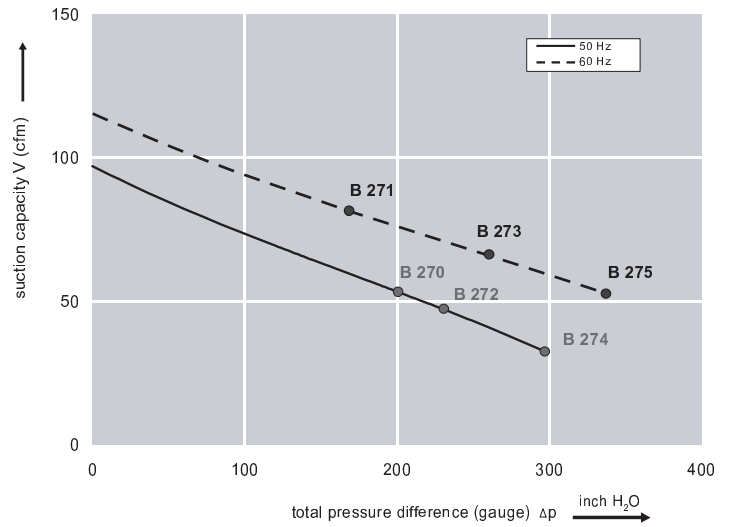

Performance curve for Vacuum pump

Performance curve for Compressor

### Dimensions: (inches)