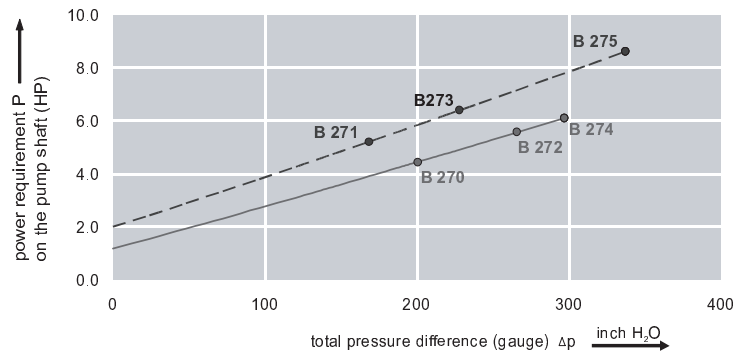

Performance curve for Vacuum pump

Performance curve for Compressor

### Dimensions: (inches)