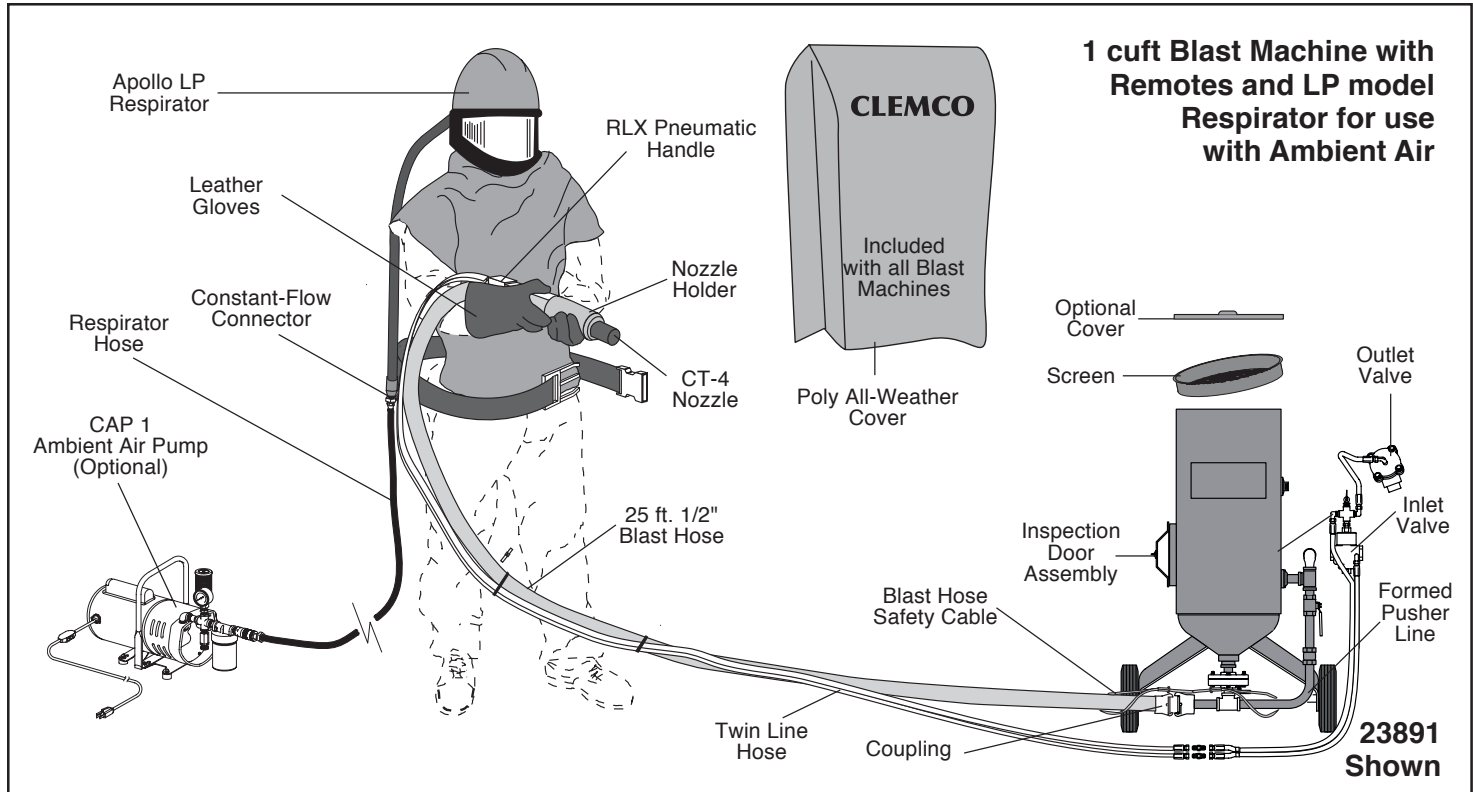

### Model 1042: 1 cuft Blast Machine, Classic with 1/2" piping, 125 psi working pressure

Item Description	Stock No.	Wt
<b>Without remotes</b> .....	<b>21052</b> .....	<b>110</b>
Includes: MSV 1/2" abrasive metering valve		
<b>With TLR50 Remote Controls &amp; MSV</b> .....	<b>21053</b> .....	<b>130</b>

### Systems

<b>1042-50-CA</b> .....	<b>01039</b> .....	<b>205</b>
Includes: Blast machine 21053, Apollo 60 HP (for use with compressed air) Respirator with Air Control Valve, 50 ft. respirator hose, CPF 20 breathing-air filter, and Accessory Package		