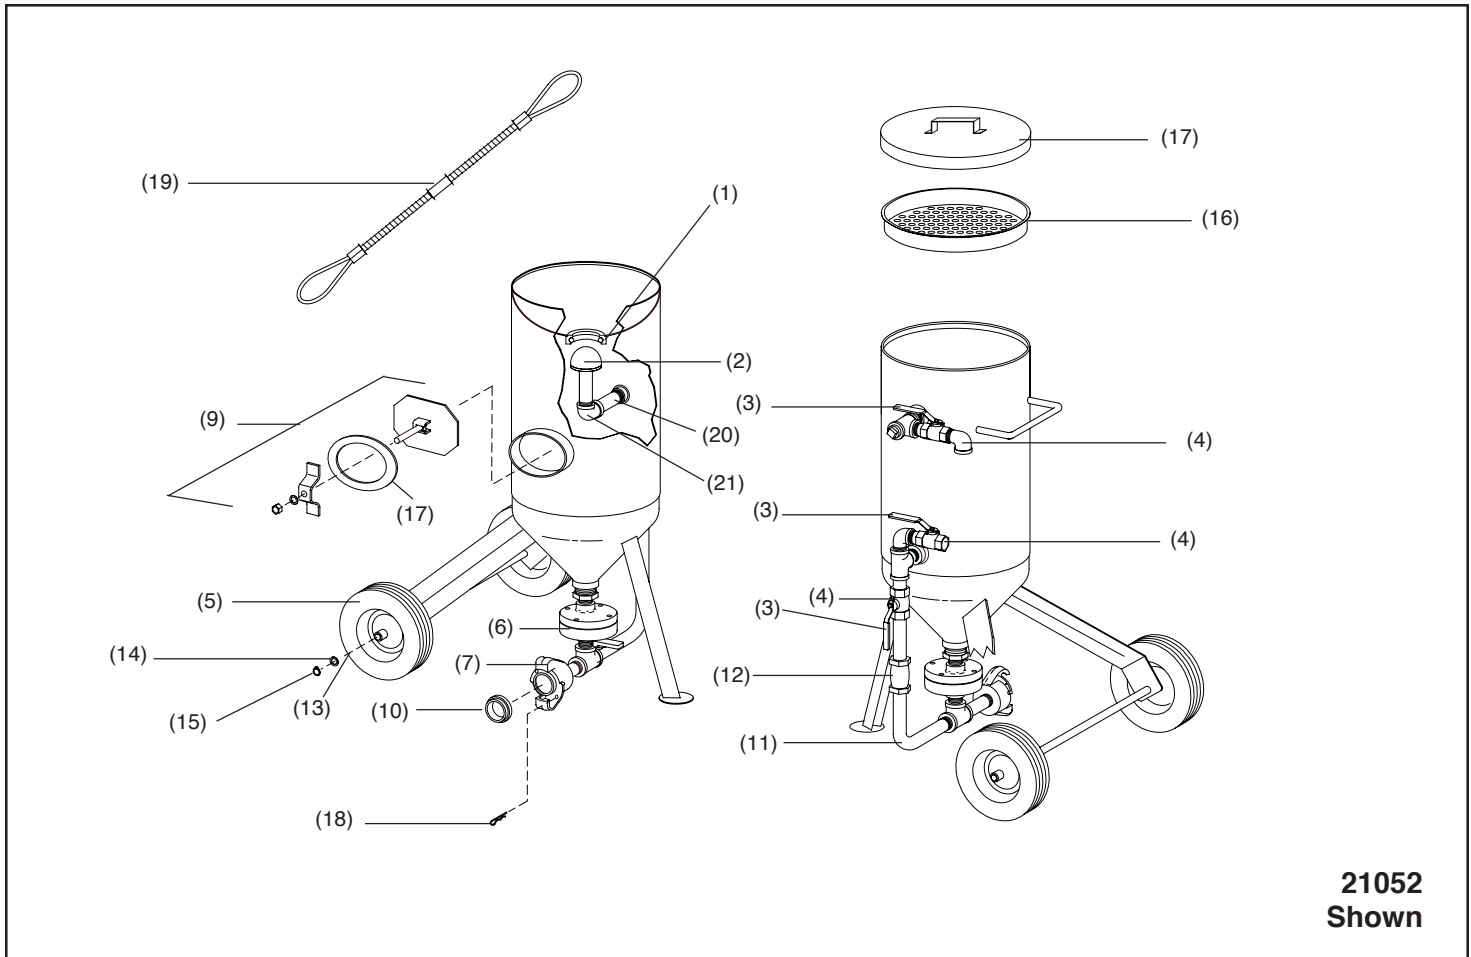

### Model 1042: 1 cuft Blast Machine, Classic with 1/2" piping, 125 psi working pressure

Item Description	Stock No.	Wt
<b>Without remotes</b> .....	<b>21052</b> .....	<b>110</b>
Includes: MSV 1/2" abrasive metering valve		
<b>With TLR50 Remote Controls &amp; MSV</b> .....	<b>21053</b> .....	<b>130</b>

**21052  
Shown**

Item Description	Stock No.	Wt
<b>Model 1042, 1 cuft Blast Machine, Classic</b>		
<b>without remote controls .....</b>	<b>21052 .....</b>	<b>110</b>
<b>with TLR-50 remote controls* ...</b>	<b>21053 .....</b>	<b>130</b>
1. Seal, pop-up, rubber .....	01245	<.5
2. Pop-up valve and shaft .....	01242	1
3. Handle, 1/2" ball valve .....	01252	<.5
4. Valve, 1/2" NPT ball w/ handle ..	01241	1
5. Wheel, 6" diameter, rubber tire ..	02326	4
6. Metering valve, abrasive .....	01247	2
7. Coupling, CFA-1/2, 1/2" NPT alum.....	00558	<.5
8. Gasket, inspection door, 3" x 4" .....	01249	<.5
9. Inspection door assembly, 3" x 4" .....	01267	3
10. Gaskets, CQG, for 00558, pk of 10* .....	00850	<.5

Item Description	Stock No.	Wt
11. Formed pipe pusher line, 1/2" ...	11013	2
12. Coupling, 1/2" Compression .....	11086	1
13. Axle .....	02404	4
14. Washer, 3/4" thrust .....	03804	<.5
15. Retaining ring.....	03805	<.5
16. Screen, 10" dia.* .....	03362	5
17. Cover, 10" dia.* .....	03107	3
18. Lock pin, coupling, pk of 25* .....	11203	<.5
19. Safety cable, 1/2" to 1-1/4" OD hose* .....	15012	.5
20. Nipple .....	01736	1.5
21. Elbow .....	01766	.5